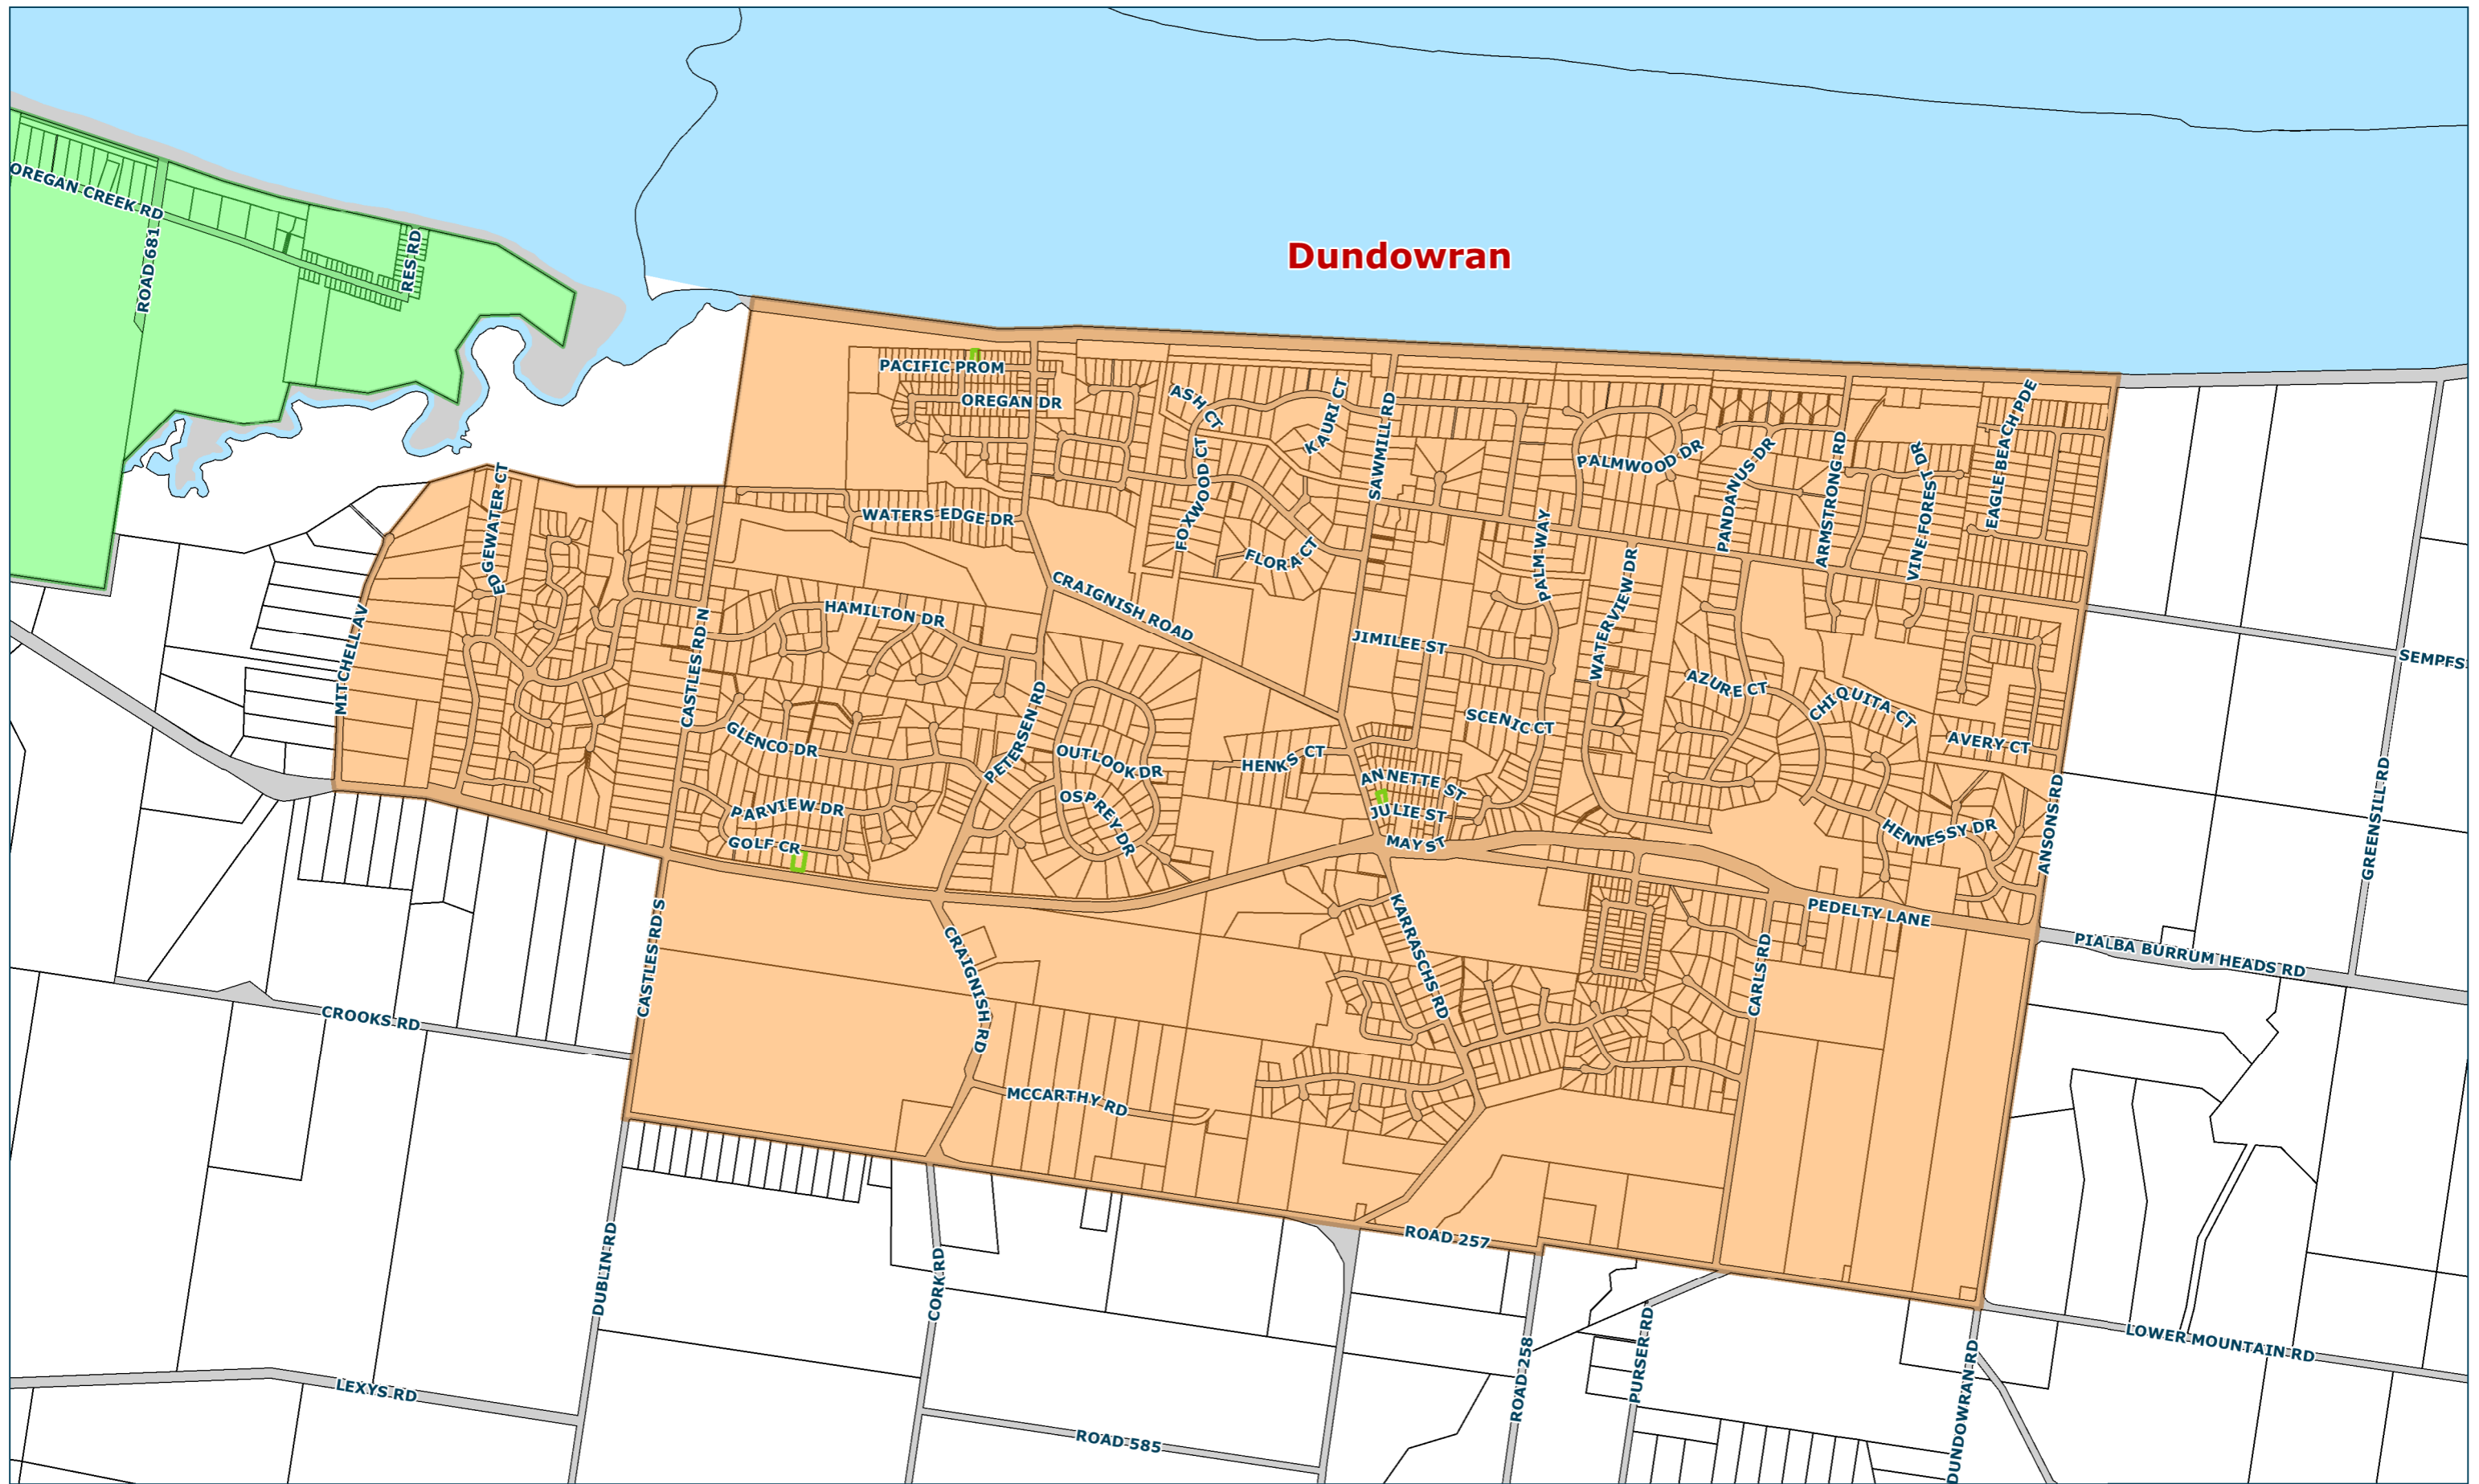

Dundowran

Fraser Coast Regional Council
PO Box 1943
Hervey Bay, QLD 4655
Ph: 1300 794 929

Disclaimer
While every care is taken to ensure the accuracy of this product Fraser Coast Regional Council makes no representations or warranties about the accuracy, reliability, completeness or suitability for any particular purpose and disclaims all responsibility and liability (including without limitation, liability or negligence) for all expenses, losses, damages (including indirect or consequential damage) and costs you may incur as a result of the product being inaccurate or incomplete in any way or for any reason.

© Crown and Council Copyright Reserved   Geocentric Datum of Australia 1994 (GDA94)

Scale: 1:19,000

Date : 23/11/201
Drawn By : GIS Department

Flying Gang Northern Region Dundowran