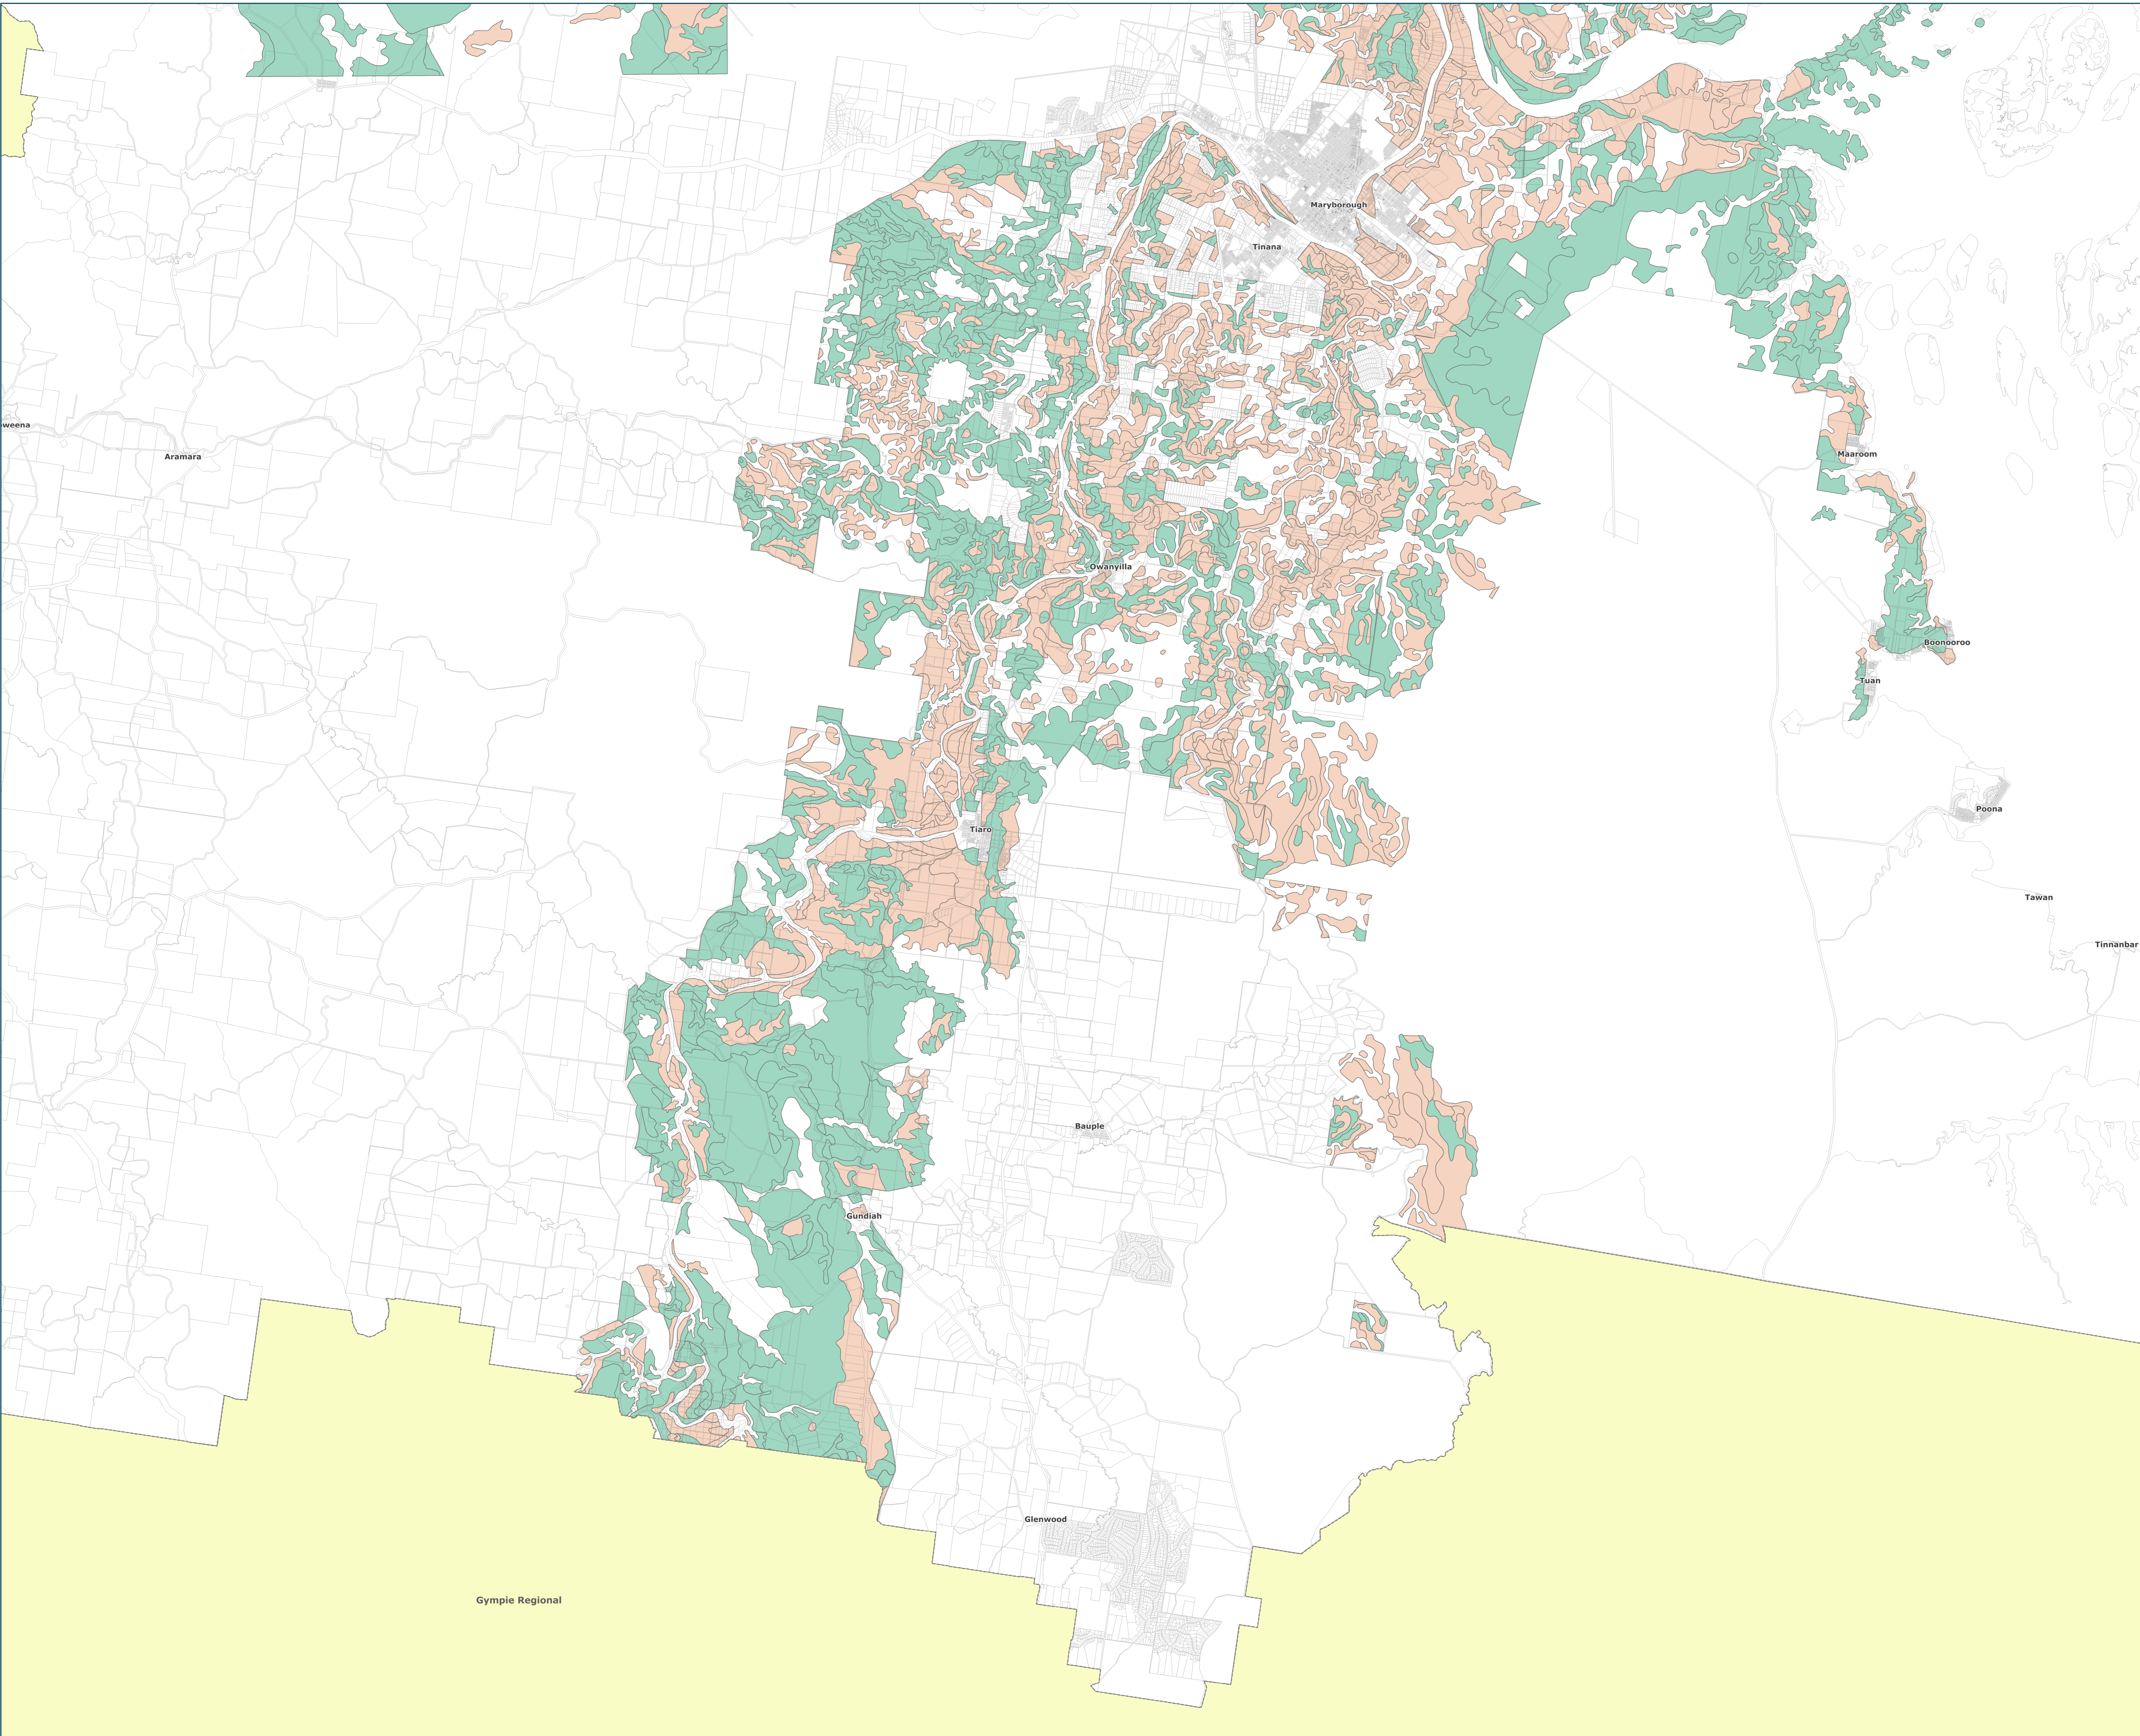

Legend

- **Agriculture Land Classification**
  - Class A Land
  - Class B Land
- **DCDB**
- **Fraser Coast Boundary**
- **Other Local Government Boundaries**