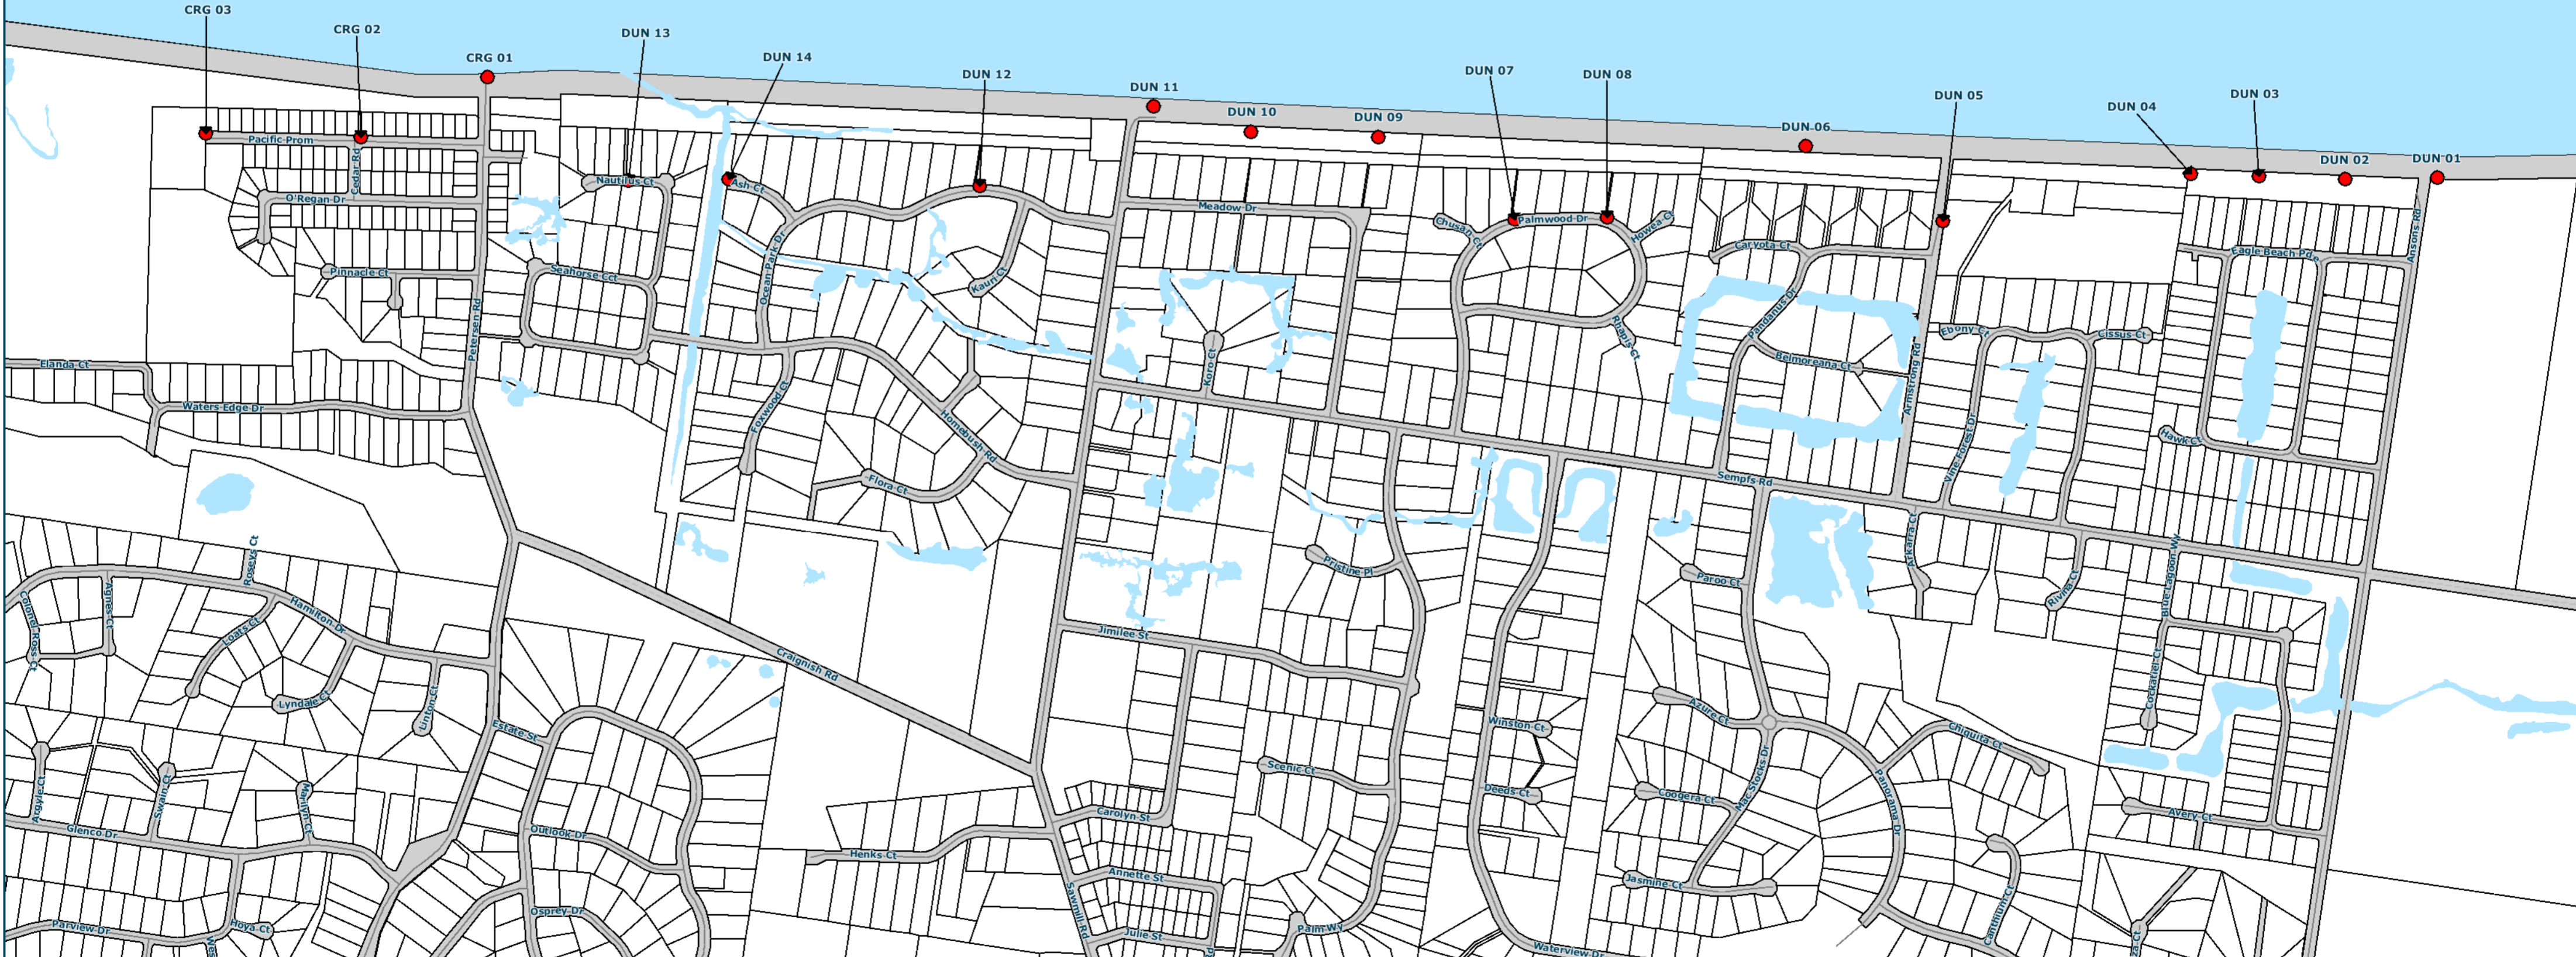

CRG DUN

Produced by:
Fraser Coast Regional Council
PO Box 1943
Hervey Bay, QLD 4655
Ph: 1300 794 929

Scale: 1:7600

Drawn By : FCRC GIS
Date : 13/01/2014

**Emergency Markers
Craignish, Dundowran**